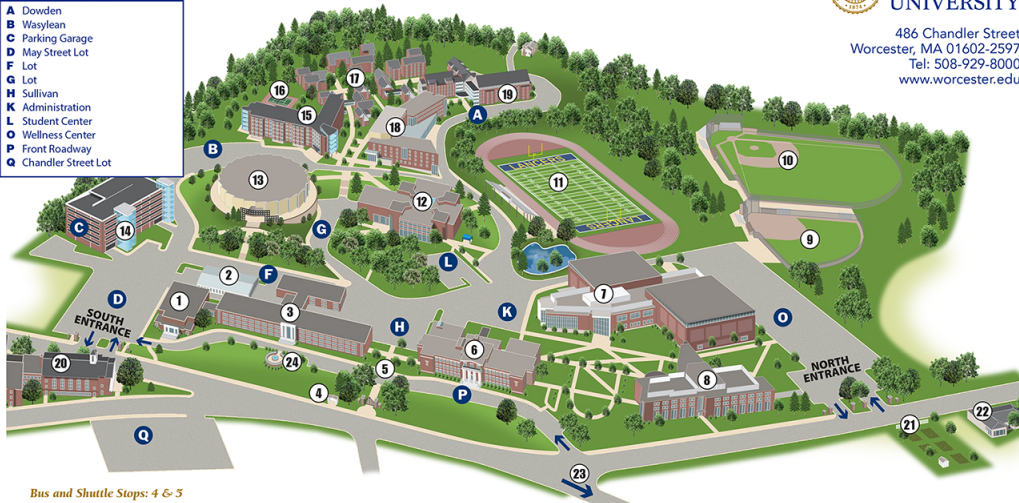

PARKING LOTS

Visitor Spots are in H Lot

- A** Dowden
- B** Wasylean
- C** Parking Garage
- D** May Street Lot
- F** Lot
- G** Lot
- H** Sullivan
- K** Administration
- L** Student Center
- O** Wellness Center
- P** Front Roadway
- Q** Chandler Street Lot